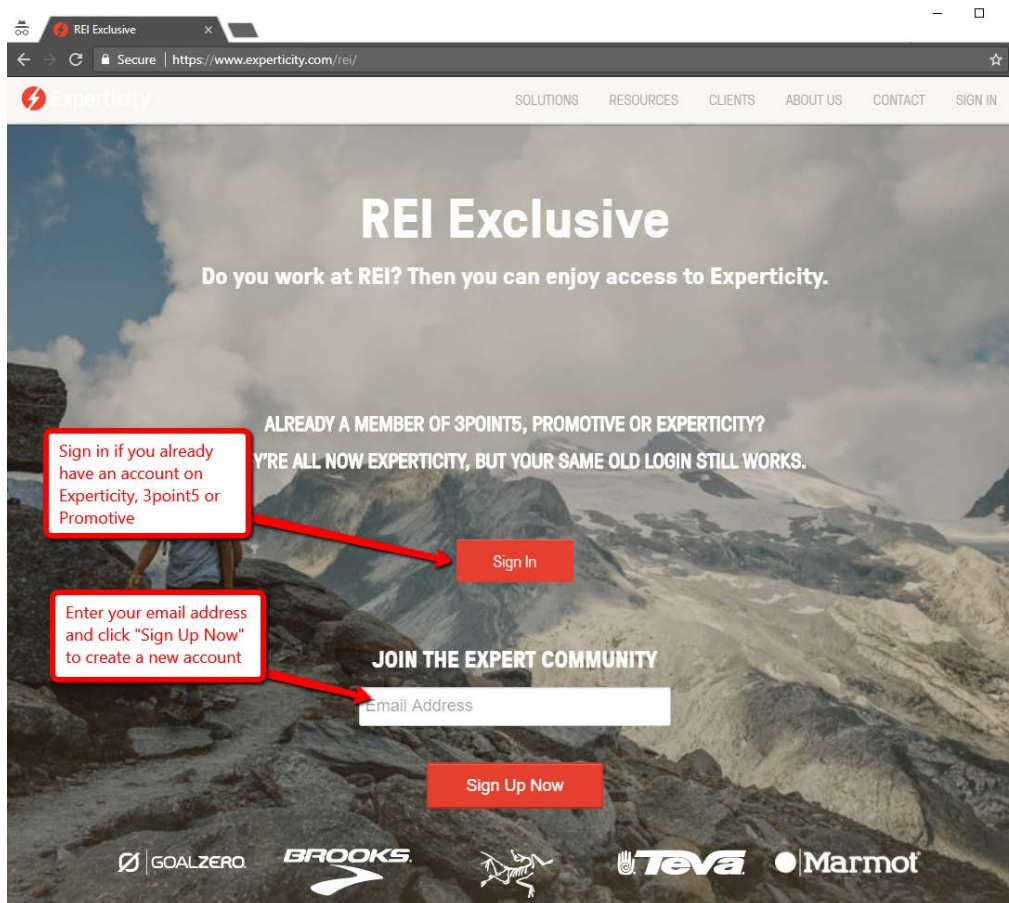

Steps to Join Experticity

1. Visit Experticity.com/REI, enter your email address and click “Sign Up Now”

2. Fill in your name and email address

A screenshot of a web browser showing the Experticity sign-up page. The page has a dark background with a white sign-up modal in the center. The modal contains the Experticity logo, the text "Join the community, become a brand insider", and a form with three input fields: a name field containing "John McTest", an email field containing "JohnMcTest@ExpertTest.com", and a password field with masked characters and a "Show" button. Below the form is a link "I have a Group Code" and a line of text "By joining you agree to the Privacy Policy & Terms of Service." At the bottom of the modal are two buttons: a red "Sign Up" button and a blue "Join with Facebook" button. A red arrow points from the left side of the page to the "Sign Up" button. The browser's address bar shows the URL "https://www.experticity.com/?onb_email=JohnMcTest%40ExpertTest.com&onb_autoShow=true".

3. Search and select REI

A screenshot of the Experticity "Add an affiliation" page. The page has a dark background with a white modal in the center. The modal contains the text "Add an affiliation. You must be affiliated to access brands." and a search bar with the text "rei" entered. Below the search bar is a list of search results. A red box highlights the first result, "Recreational Equipment Inc - REI Retail Employees", with a red arrow pointing to it. The list also includes "O'Reilly Auto Parts Retail Employees", "R/D N REI GMBH Retail Employees", and "OTICAS DEL REI LTDA Retail Employees". The browser's address bar shows the URL "https://www.experticity.com/?onb_email=JohnMcTest%40ExpertTest.com&onb_autoShow=true".